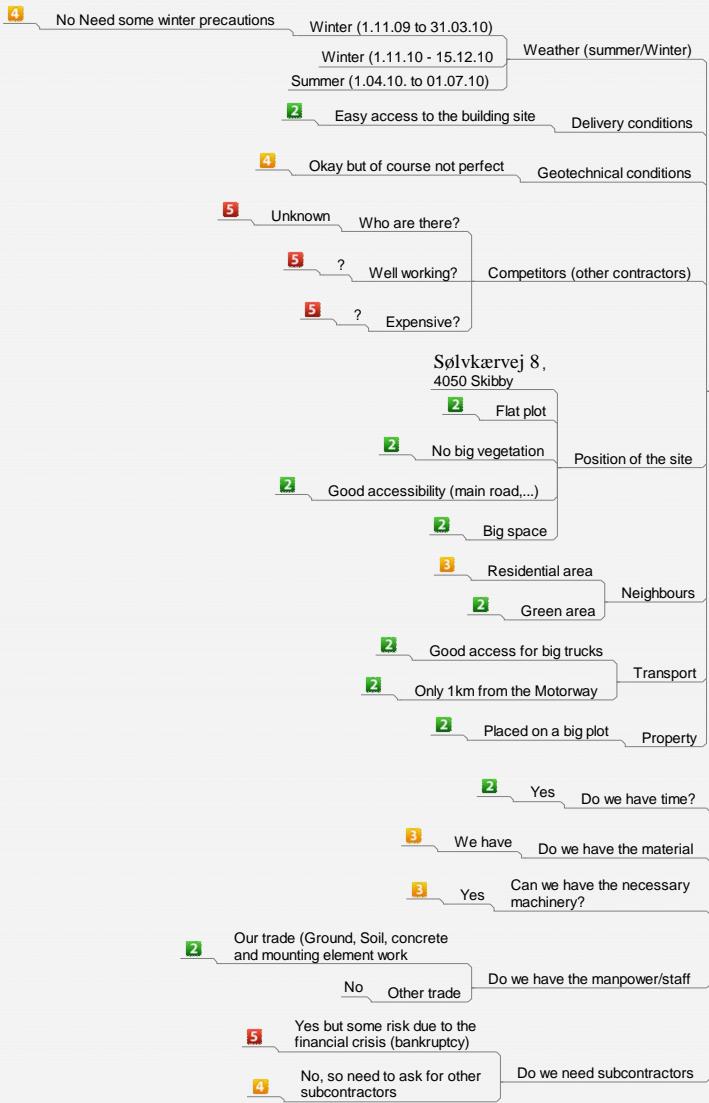

RISK ASSESSMENT

SURROUNDING

CLIENT

PROJECT