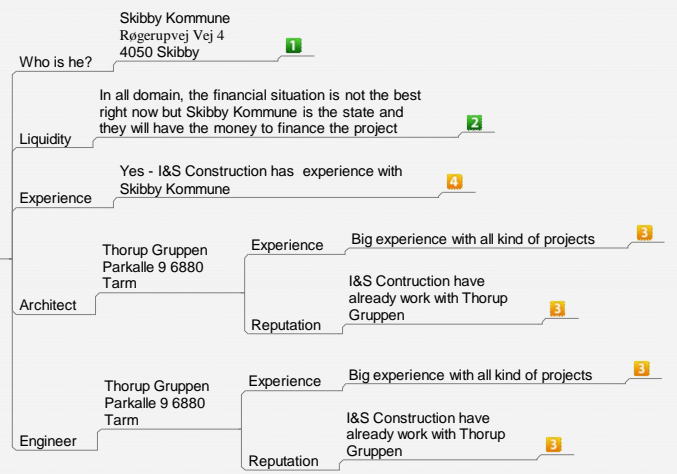

RISK ASSESSMENT

SURROUNDING

CLIENT

PROJECT